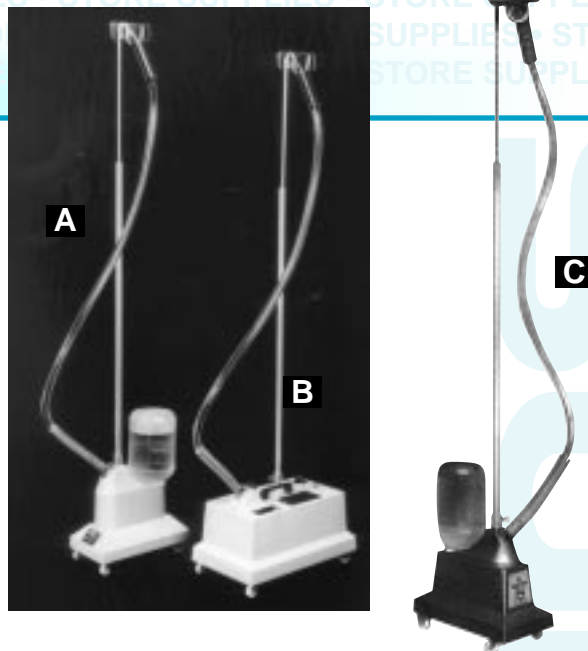

Steamers

Jiffy Steamers

A. Standard Steamer- With cast-aluminum housing and a one-gallon clear plastic shatterproof water bottle.

DWJ2.....\$197.00

B. Deluxe Steamer- With dual thermostats for steam in seconds after preheating. Features a built-in boiler tank from strong rustproof stainless steel. Heavy duty, color coded wiring with 3-position control switch.

DWJ4.....\$280.00

Steamer Butler

Resembles Jiffy Std. Steamer (DWJ2). Automatic shutoff thermostat control, three-quarter gal. visible water supply made of unbreakable P.V.C. Imported.

DWHDS2.....\$175.00

Security

A. Security Mirrors

- DWP12 12"\$34.00
- DWP18 18"\$48.00
- DWP26 26"\$70.00
- DWP30 30"\$85.00

B. Simulated Security Camera

Camera 6 1/4" x 2 3/4" x 2 3/4" on swivel bracket with blinking red LED. Only you know it's not real.

DWSC201\$45.00

C. Over the Door Alarm

Blinking light and chimes indicate the presence of customers. Easy to install, mount on ceiling, the unit sends out a thin wall of infrared light that will trigger a bell chime when someone passes through the beam.