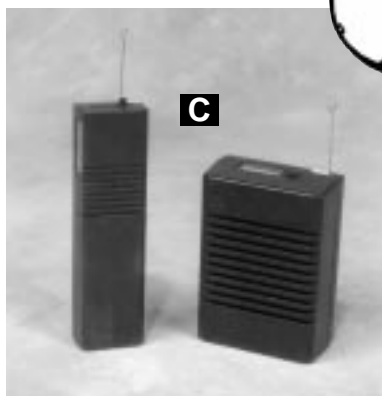

C. Over the Door Alarm

Blinking light and chimes indicate the presence of customers. Easy to install, mount on ceiling, the unit sends out a thin wall of infrared light that will trigger a bell chime when someone passes through the beam.

DWD811 .....$90.00