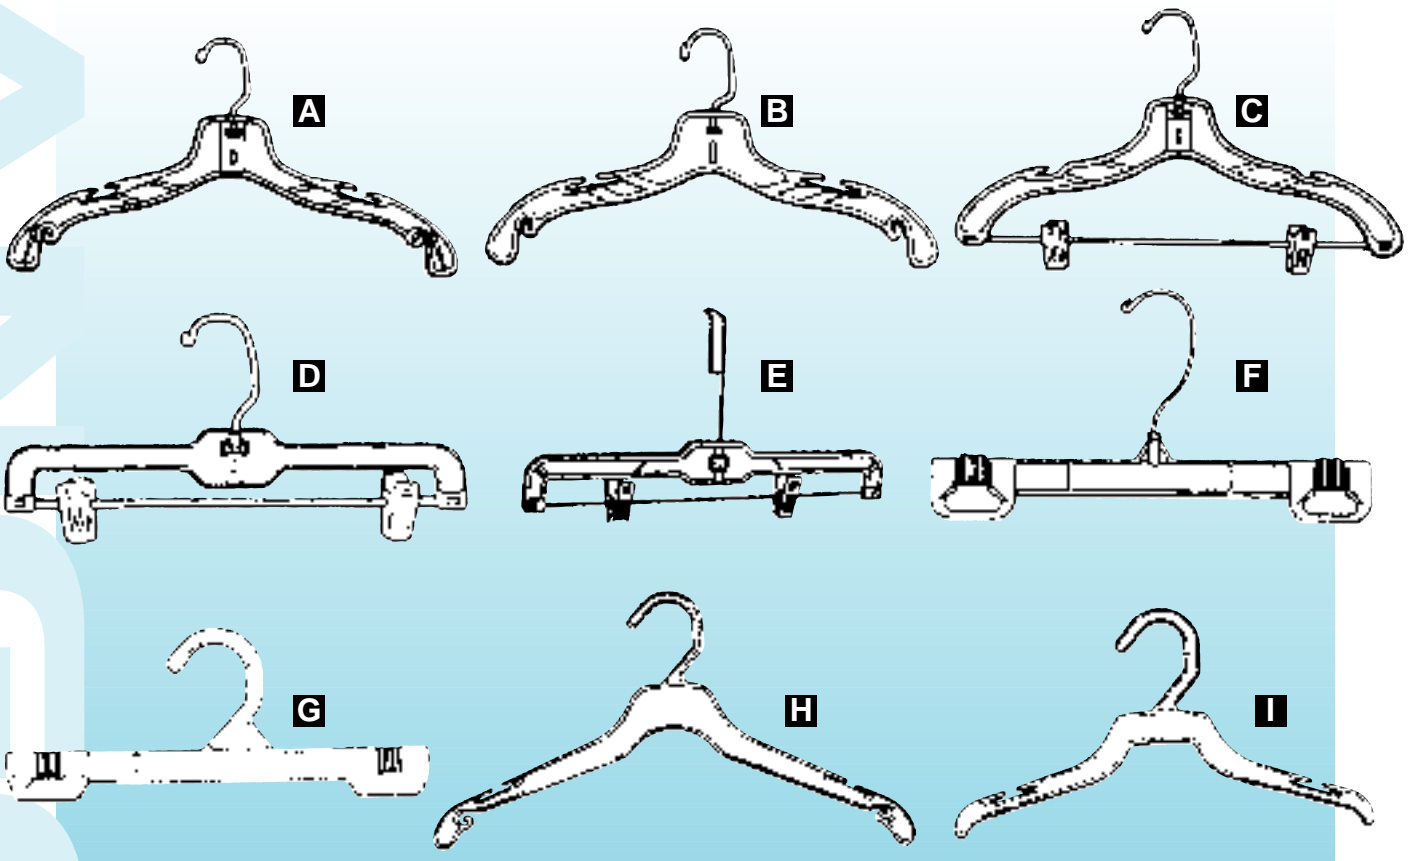

HANGERS

Pants, Tops & Skirts

Adult Hangers

Available in White or Clear and selected styles in Black.

A. Dresses & Blouses, Heavy Weight

Also available in black.

DW5400 17".....per 100

B. Suits & Dresses, Extra Heavy Weight

DW5600 17".....per 100

C. Suit Hanger, Heavy Weight

DW5441 17".....per 100

D. Pant Hanger, Heavy Weight

Also available in black.

DW5131 14".....per 100

E. Coordinate Drop Pant Hanger

DW5131CU 14".....per 100

Break-Resistant Hangers

Available in White or Black.

F. Pant Hanger

DW1000 10".....per 200

G. Pant Hanger w/ Plated Clips

DW1001 10".....per 200

H. Top Hanger *White only.*

DW0340 16" per 500.....\$51.00

I. Top Hanger *White only.*

DW0227 14" per 500.....\$38.00

Quantity Pricing- Combine Different Styles To Reach Volume Pricing.

Price per 100	100	200	400	500
DW5400	\$29.50	\$28.50	\$27.50	\$26.50
DW5600	\$37.50	\$36.50	\$35.50	\$34.50
DW5441	\$58.00	\$56.00	\$54.00	\$52.00
DW5131	\$49.00	\$48.00	\$47.00	\$46.00
DW5131CU	\$51.00	\$49.00	\$47.00	\$46.00